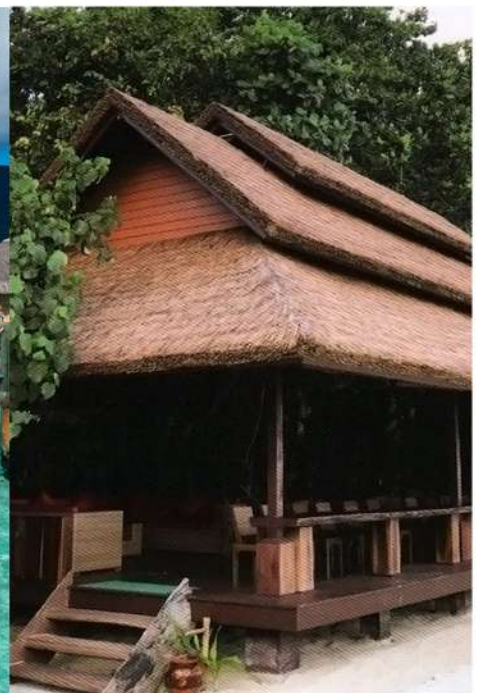

Wu Ding

THATCH ROOFING

PALM THATCH

The WUDING THATCH roofing is an artificial thatch roofing material that replicates centuries-old natural roofing styles prevalent in tropical regions. WU DING thatch roofing has excellent insulation properties, is fire-retardant, is durable and washable, and is easy to install. WU DING synthetic thatch roofing is ideal for resorts, seaside tropical hotels, cottages and beach facilities as it combines the natural look with practical product enhancements.

TECHNICAL INFORMATION

Width	500 mm
Palm Leaves Length	500 mm
Weight / Piece	0.5 kg
Pieces / SQM	8 pcs
Weight / SQM	4.0 kg

AVAILABLE COLOR

MALDIVES

BALI

K A W  R A

INNOVATIVE GLOBAL ROOFING SOLUTIONS

KAWARA – GREENHILLS DESIGN CENTER
Unit 7, J&L Building, 252 EDSA, Mandaluyong City
+632 8288 8384 • 8662 0650
+632 8288 5677 • 8294 0431
0919 067 8615 • +63 919 067 8633
www.kawara.com.ph • sales@kawara.com.ph