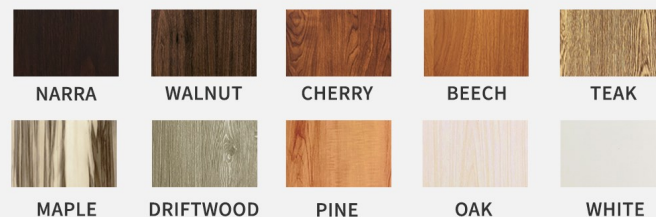

RIDGE PRO

Actual Length	2,900 mm
Actual Width	250 mm
Nominal Thickness	8 mm
Pieces / Box	10 pcs
Weight / SQM	2.70 kg